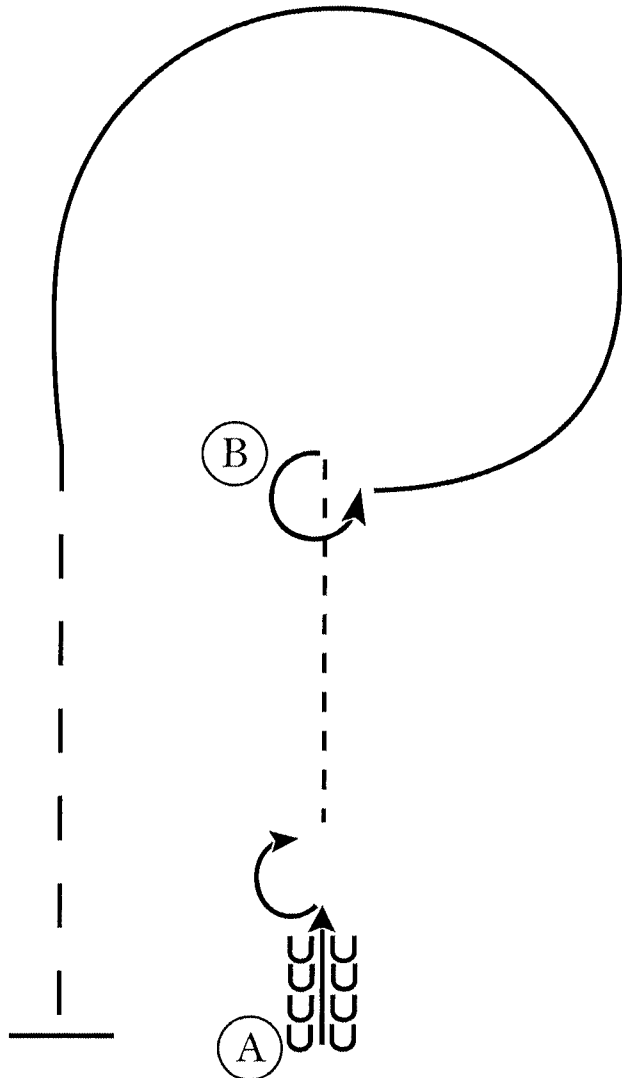

## Western Horsemanship (14-18 and Adult)

Show Date: 09-04-2021

w w w . H o r s e S h o w P a t t e r n s . c o m

w w w . H o r s e S h o w P a t t e r n s . c o m

1. Back 4 steps at A.
2. Perform a 180 degree turn to the right.
3. Jog to B.
4. At B perform a 270 degree turn to the left .
5. Lope a circle around B on the left lead.
6. At B extend the jog to A.
7. At A stop.

Walk	.....
Jog	-----
Extended Jog	-----
Lope	—————
Leg Yield	
Lead Change	↙↘
Back	←←← ←←←
Marker	⊙
Sidepass	←←←

[WH/2-8]

Pattern Provided by:

*Doug Brown and Kevin Woodford*